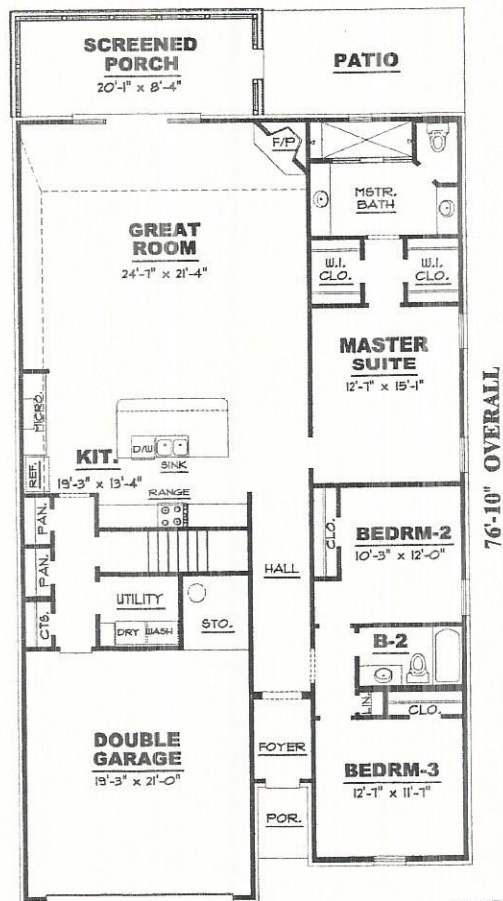

79'-0" OVERALL

FLOOR PLAN

TOTAL LIVING AREA: ----- 2090

PLAN# 19-88 J